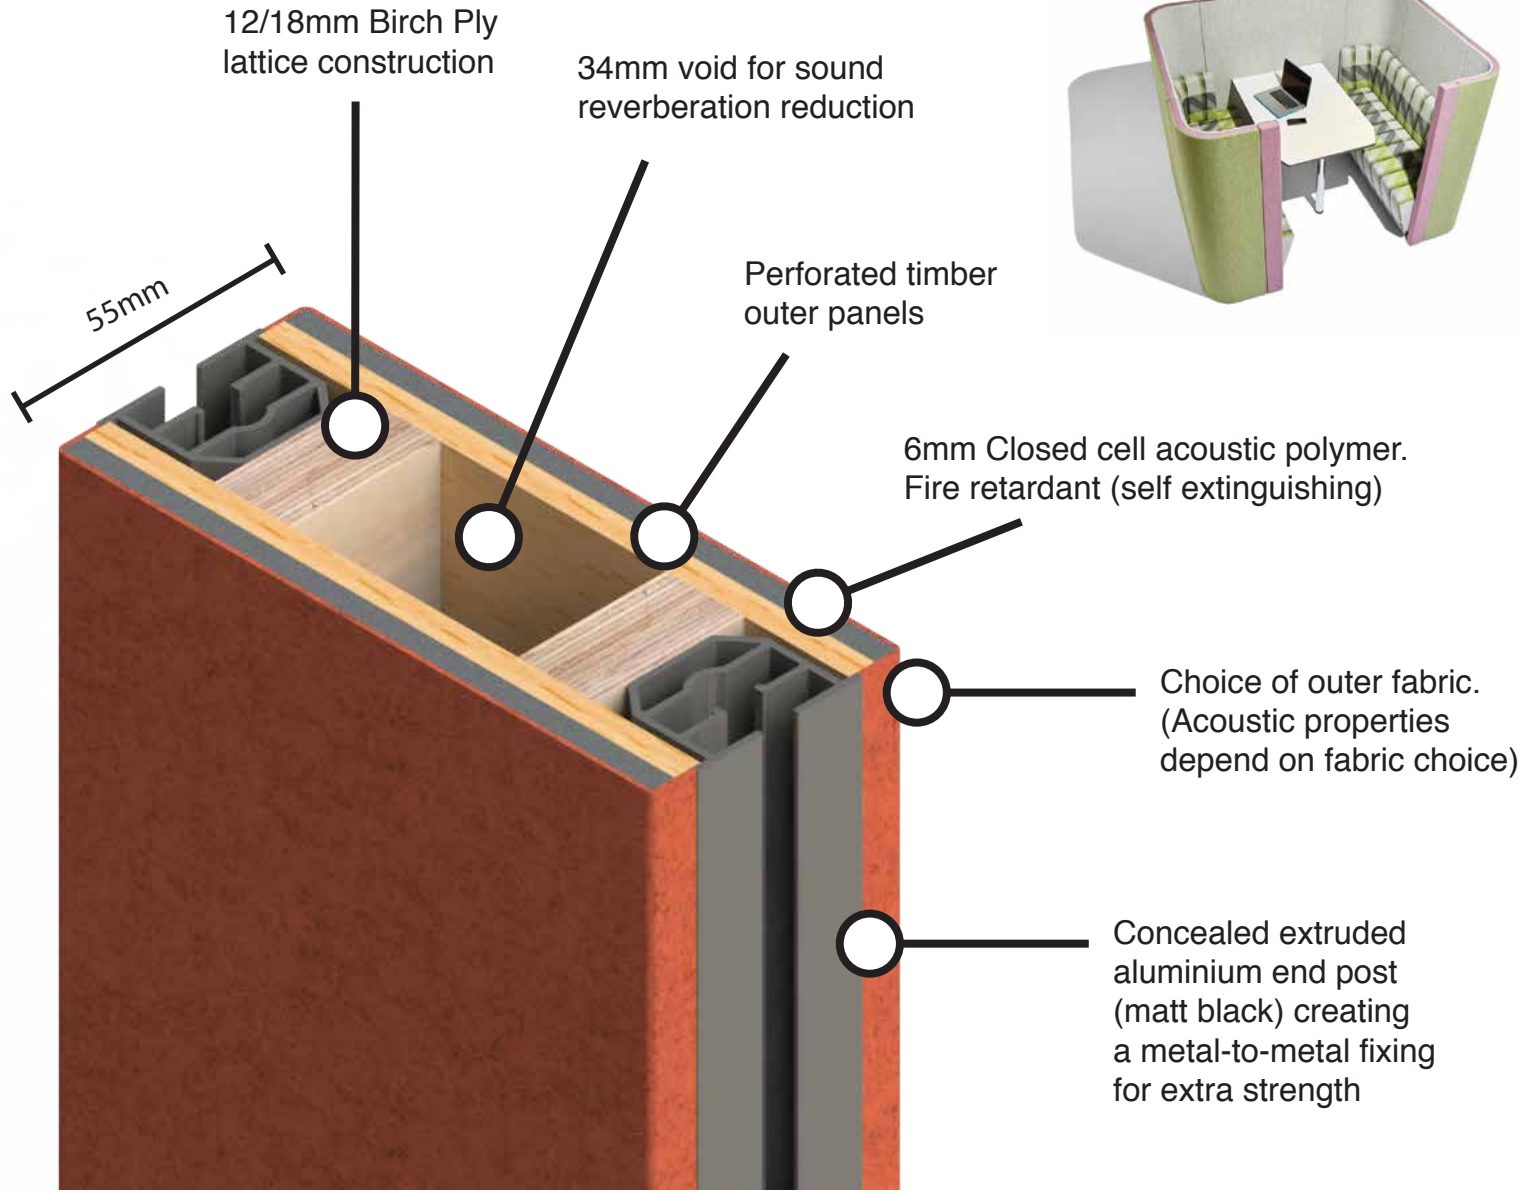

Technical Specification

- Additional Information:
- 3 Height choices (1400, 1600, 1800mm)
 - Internal freestanding seating options
 - Countersunk metal-to-metal fixings for table tops (where applicable)